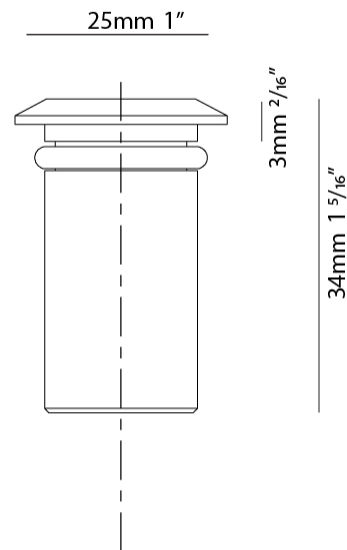

GENERAL

Series: Caliber
Subseries: Caliber 25 XS
Brand: Unonovesette
Division: Exterior
Mounting Type: Recessed
Mounting Location: In-Ground
Subcategory: Drive Over

PHYSICAL

Shape: Round
Diameter (mm): 25
Diameter (in): 1
Height (mm): 34
Height (in): 1 ⁵/₁₆
Light Distribution: Direct
Weight (kg): 0.11
Weight (lbs): 0.24
Load Resistance (kg): 1500
Load Resistance (lbs): 3306
Installation Requirement: Housing box / Fixing springs
Diffuser: Extra clear / Frosted glass 2mm
Fixture Finish: SST / ABA / ANA
Fixture Material: Stainless Steel AISI 316L / Anodized Aluminum
Cable Details: 350mm NS20N PCP 2x0.5 mm2

ELECTRICAL

Lamp Type: LED
Total Output Wattage (W): 1
Dimming: Non-Dimming / Phase Dimming (120Vac only) / 0-10V Dimming
Driver Included: No
Driver Location: Remote
Driver Type: Constant Current - 120 / 277Vac
Driver Class: Class 2
Input Voltage (V): 120 - 277
Constant Current (MA): 350

LED

Number of LEDs: 1
Color Temperature (°K): 2200 / 2700 / 3000 / 4000
Max. Delivered Lumen (lm): 94
CRI: >90 CRI
Lamp Life (hrs): 100000

OPTICAL

Optic°: 10 / 40 / 180
Beam Angle: Narrow / Wide / Diffused

RATINGS AND CERTIFICATIONS

Certified By: Certified for North American Standards
IP rating: IP68 (not for permanent immersion)
IK Rating: IK08
Marine Grade: Stainless Steel AISI 316L